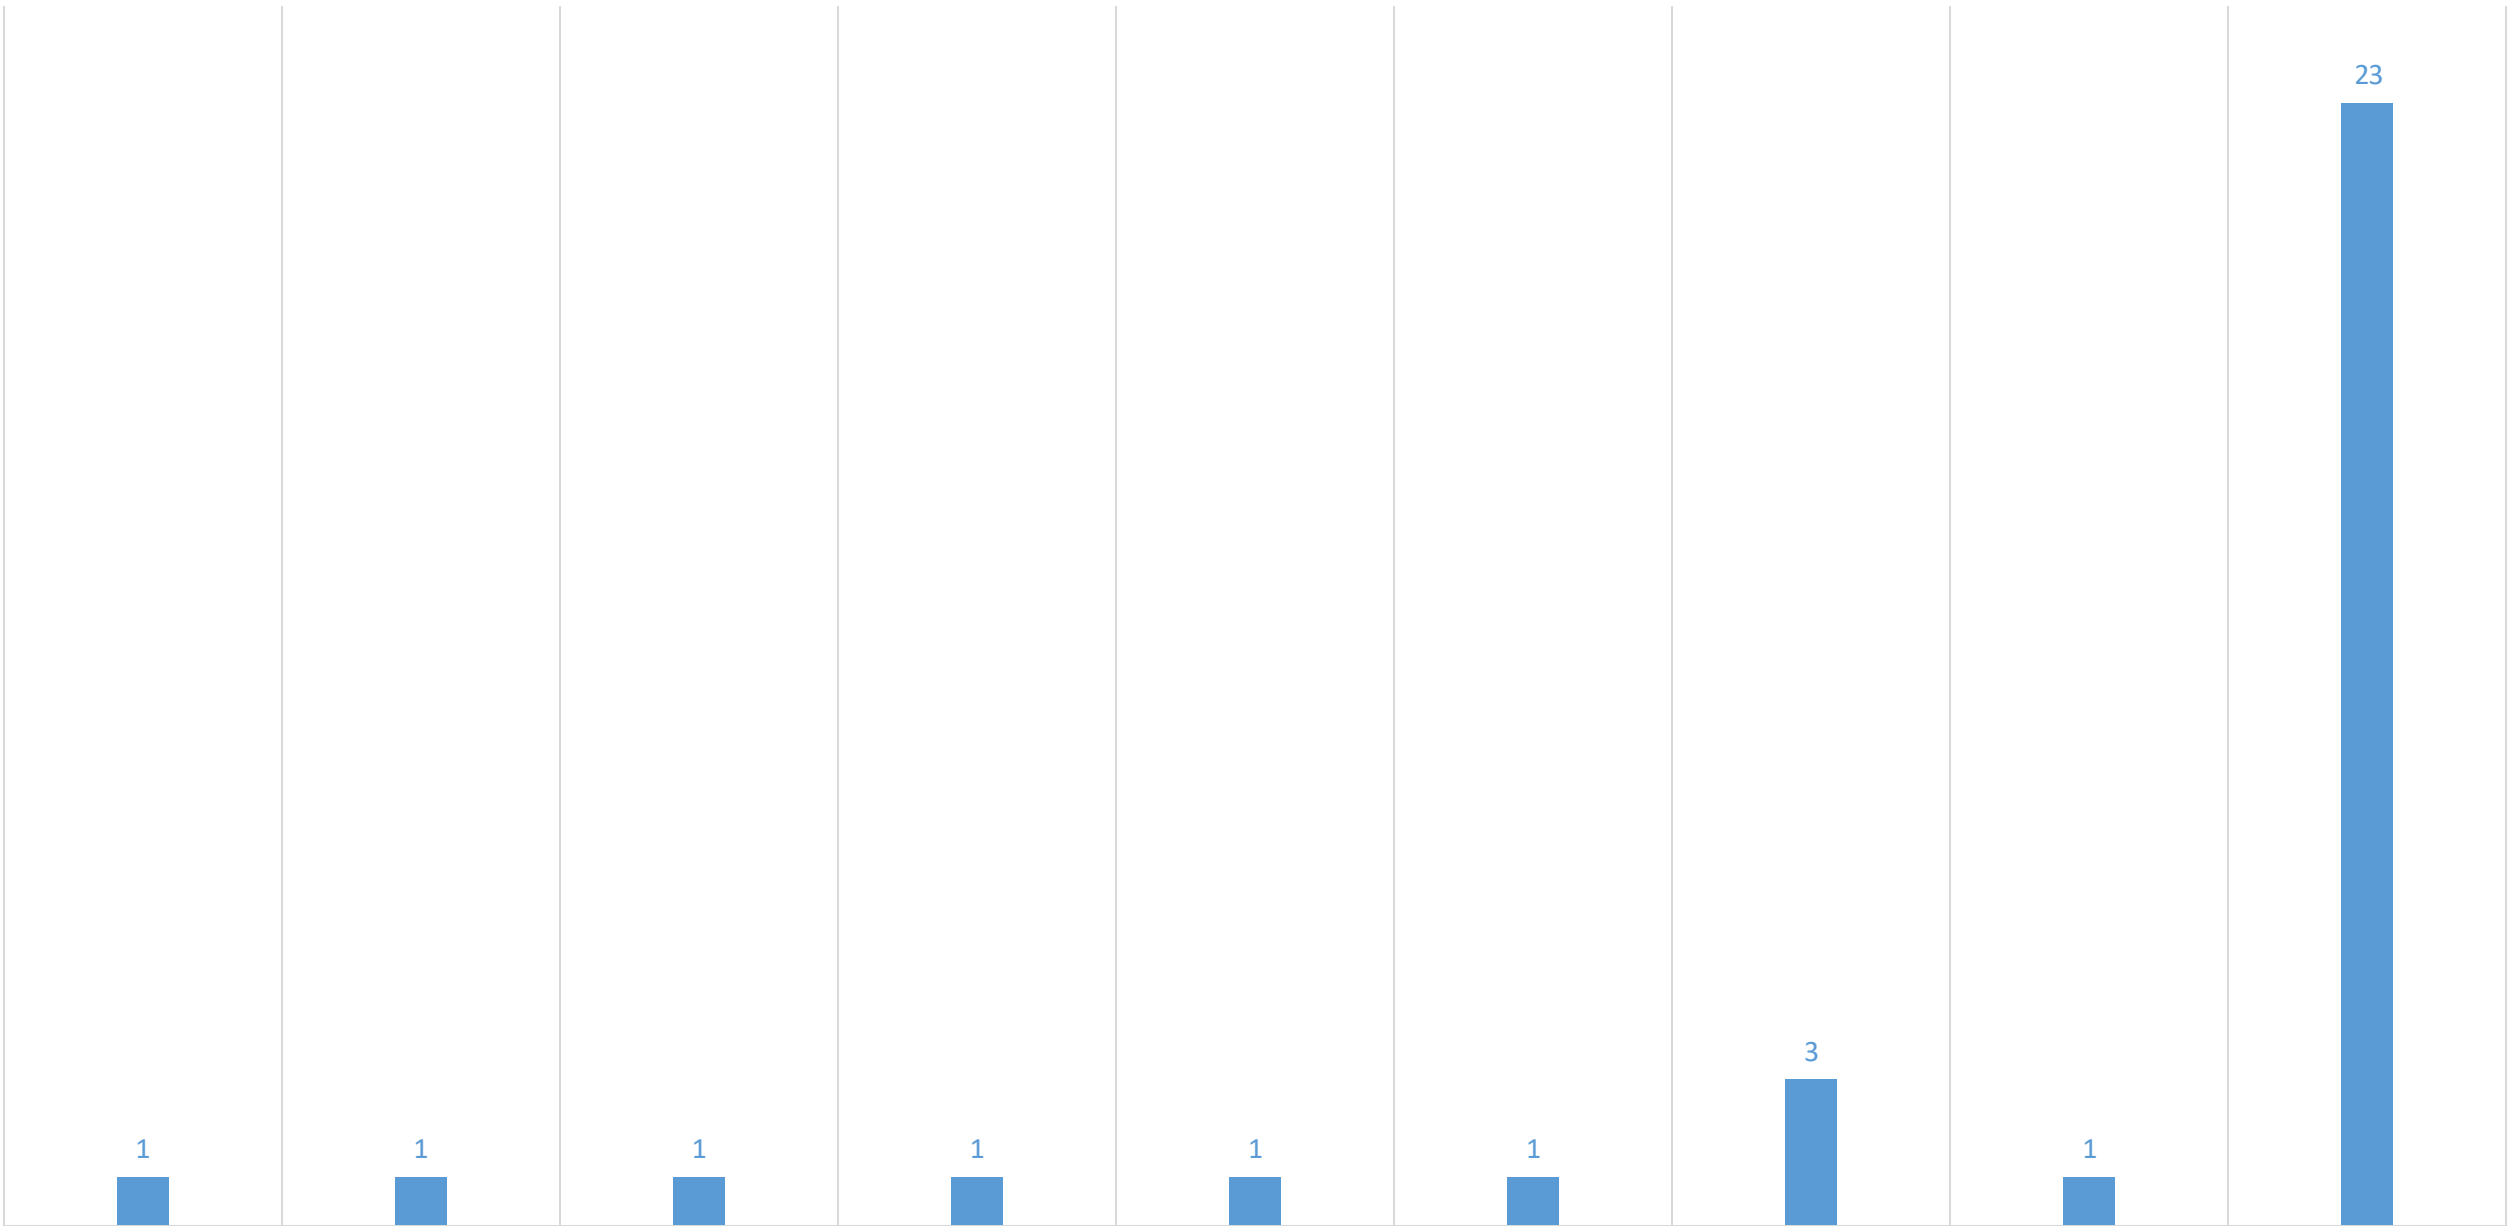

2016-17

INPHOCARE SOLUTIONS

J.P.MORGAN

MEDIANET

MOSL

N.B.S. & ASSOCIATE

T&M

TATA

TEAVELXP.COM

TCS